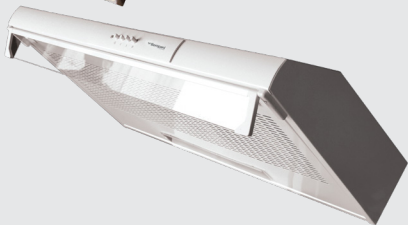

H1190ST 90CM

COOKER HOOD

Also available in 90cm
Model No: H1190W - White

Model Type : 90CM Wall mounted
Motor Speed : 3 Speed
Control Type : Push Button
Filter : Aluminium Filter

Suction Power : 205 m³/H
Body Type : Stainless Steel
Unit Dimension : 90x47.1 cm (WxD)

Also available in 60cm
Model No: H1160W - White
H1160ST - Stainless Steel

Carbon Filter

2x2W LED